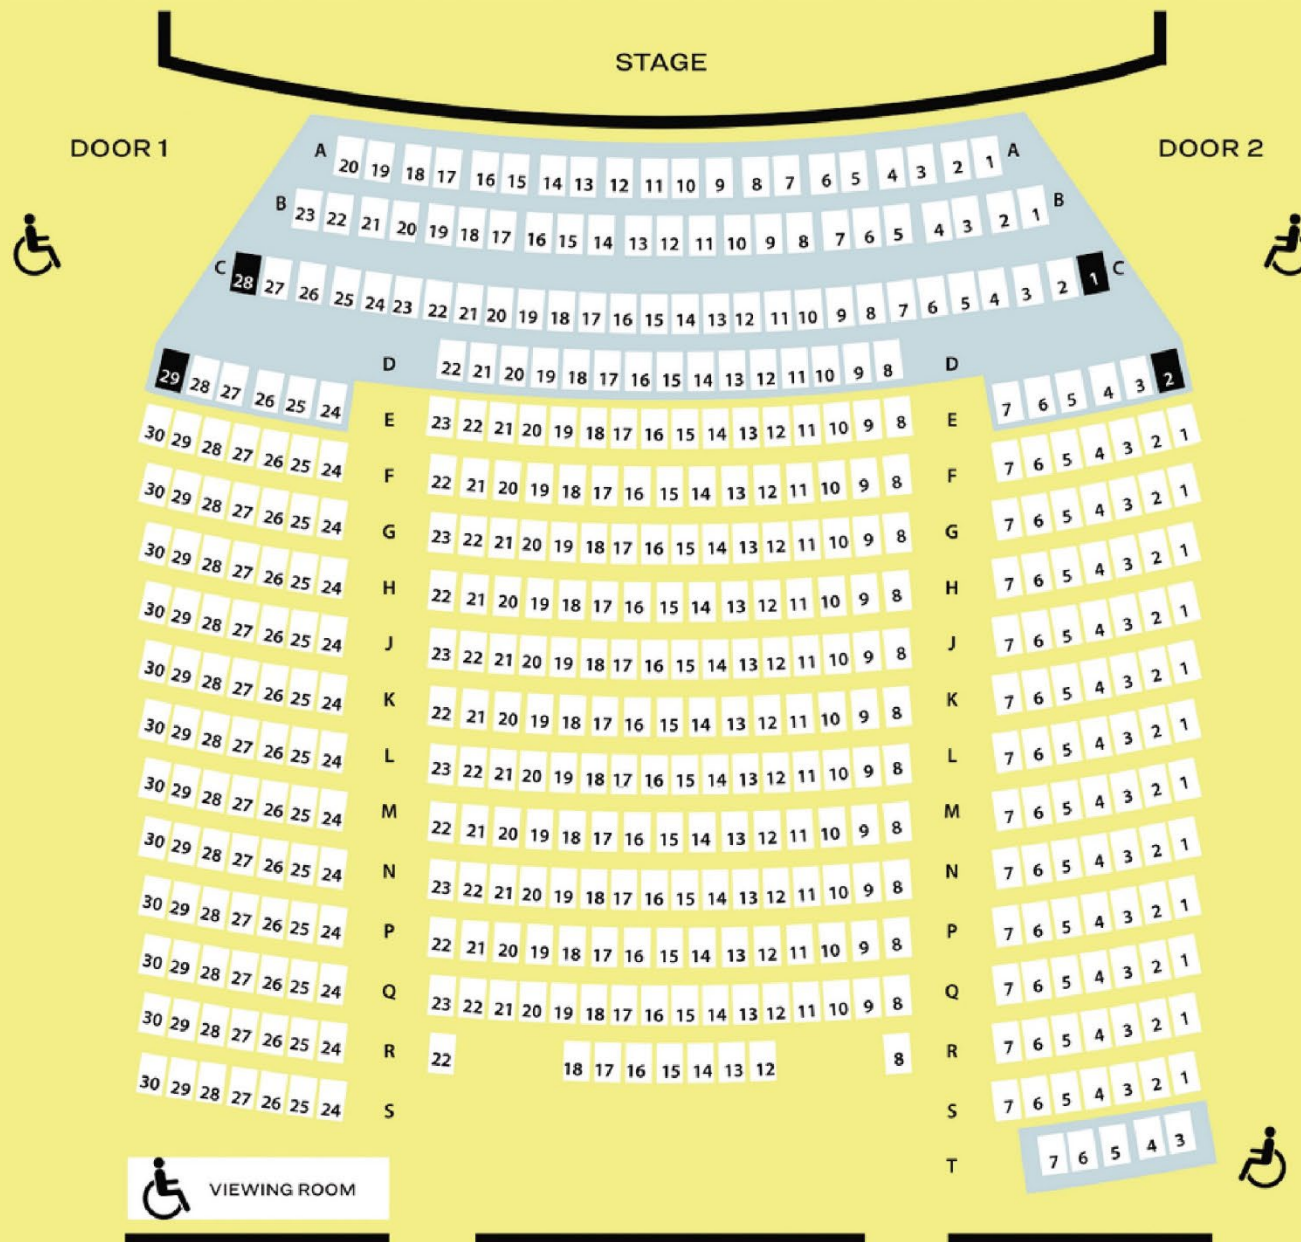

There are six wheelchair spaces located toward the front of the Auditorium and one toward the rear.

If you require a wheelchair space, please book this in advance, as The Pavilion has a limited number of wheelchair spaces.

SEATING KEY	
A-D	- 0 Steps
E ₂₋₇	- 0 Steps
E ₂₄₋₂₉	- 0 Steps
E ₈₋₂₃	- 2 Steps
F	- 4 Steps
G	- 6 Steps
H	- 8 Steps
J	- 10 Steps
K	- 16 Steps
L	- 14 Steps
M	- 12 Steps
N	- 10 Steps
P	- 8 Steps
Q	- 6 Steps
R	- 4 Steps
S	- 2 Steps
T	- 0 Steps

Seating Map

Dress Circle

SEATING KEY

- AA - 0 Steps
- A - 0 Steps
- B - 4 Steps
- C - 7 Steps
- D - 10 Steps
- E - 13 Steps
- F - 16 Steps
- G - 19 Steps
- H - 22 Steps