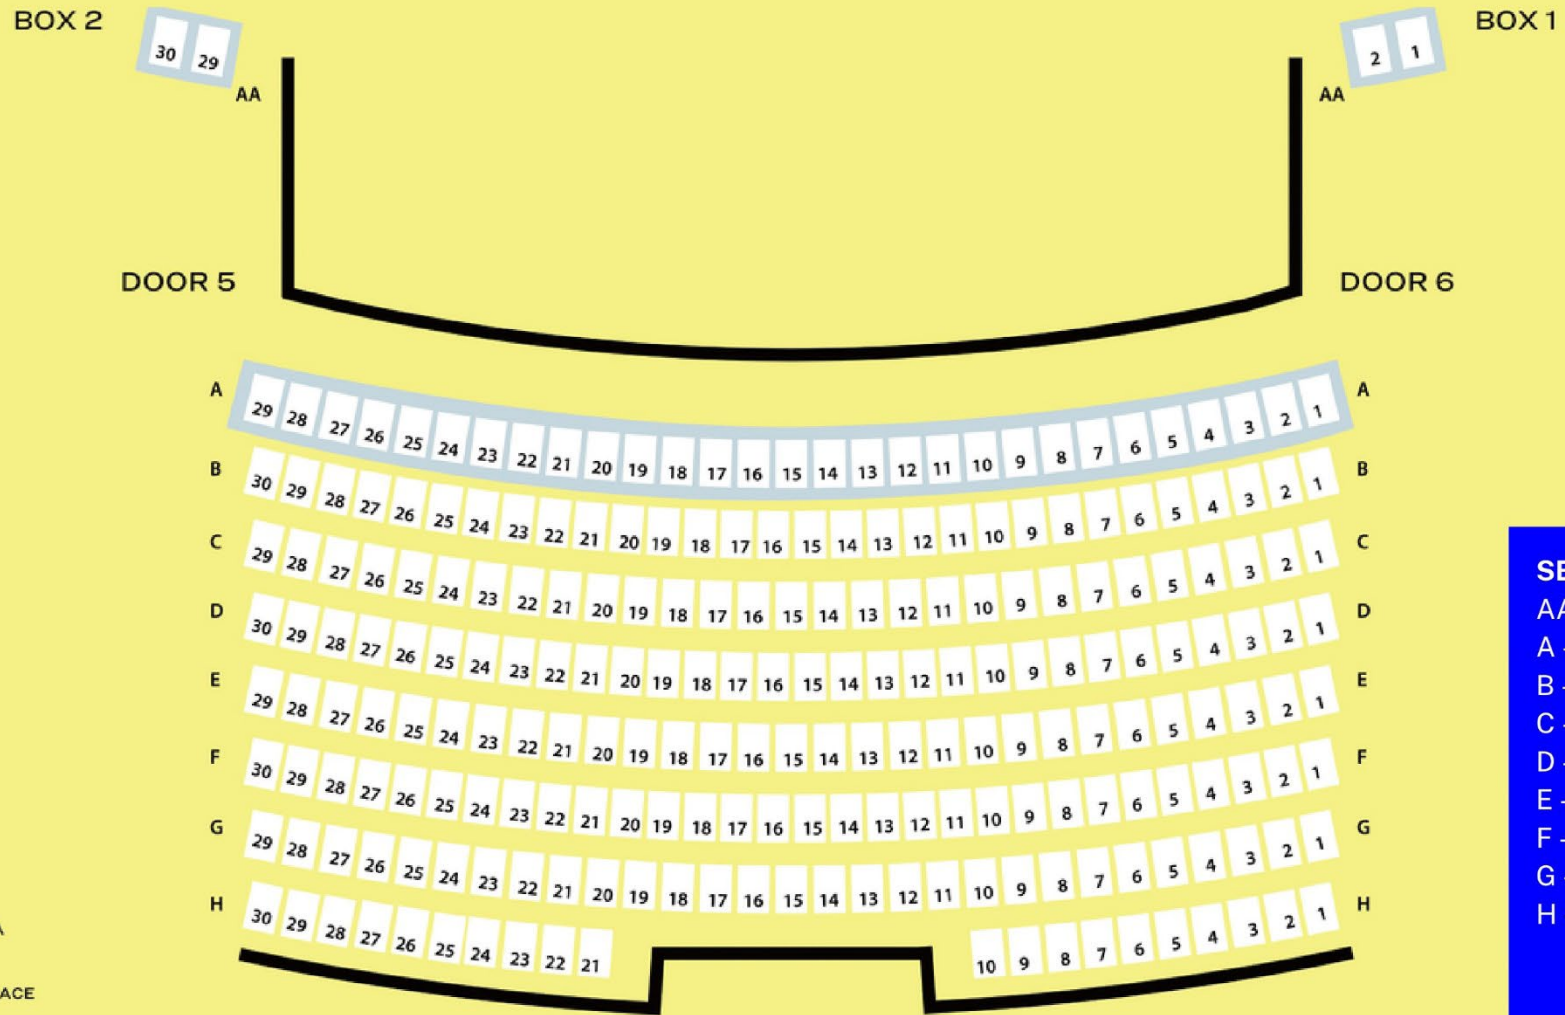

Accessible Bathrooms

The Pavilion has wheelchair and ambulant accessible bathrooms located on the Ground Floor and Level One.

Designated Accessible Parking Spaces:

- Council Chambers (Eton Street) – 2 Spaces
- Stapleton Avenue (Public Parking) – 3 Spaces

SEATING KEY	
A-D	- 0 Steps
E ₂₋₇	- 0 Steps
E ₂₄₋₂₉	- 0 Steps
E ₈₋₂₃	- 2 Steps
F	- 4 Steps
G	- 6 Steps
H	- 8 Steps
J	- 10 Steps
K	- 16 Steps
L	- 14 Steps
M	- 12 Steps
N	- 10 Steps
P	- 8 Steps
Q	- 6 Steps
R	- 4 Steps
S	- 2 Steps
T	- 0 Steps

Seating Map

Dress Circle

SEATING KEY

- AA - 0 Steps
- A - 0 Steps
- B - 4 Steps
- C - 7 Steps
- D - 10 Steps
- E - 13 Steps
- F - 16 Steps
- G - 19 Steps
- H - 22 Steps