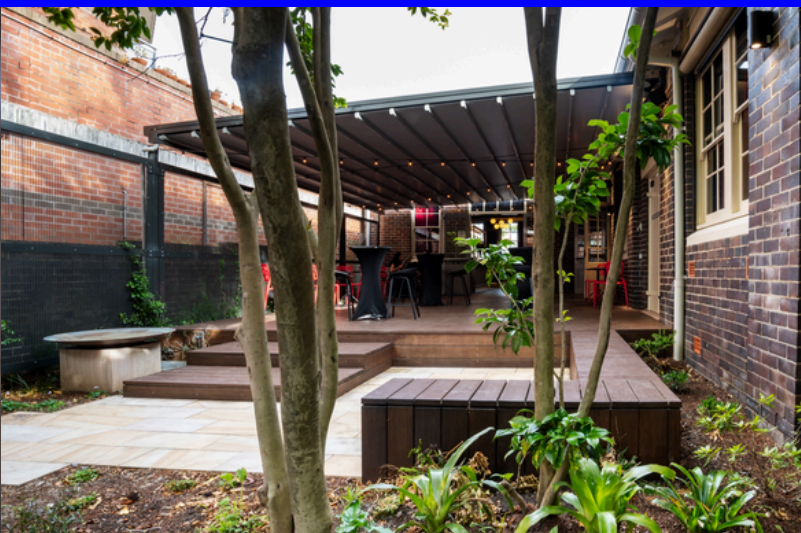

**Sutherland
Arts
Theatre**

Venue Hire
Brochure 2025

Sutherland Arts Theatre Images

Building Exterior

Box Office / Main Foyer

Main Bar

Courtyard

Auditorium

Key Features

Heritage community theatre recently renovated

Boutique layout perfect for intimate events/shows

Flexible seating arrangements

Fully operational bar and foyer area with natural light

Spacious entertaining outdoor deck with additional seating

Private Box Office and welcome area

AV, staging and display options

Two dressing rooms

Orchestra pit / room for up to 8 musicians

Foyer display screens (USB plug-in)

LED fixtures

Capacity

Auditorium

Theatre Mode: 160
Standing: 180
Cabaret: 62
U Shape: 71

Foyer/Bar/Outdoor:

Cocktail: 50-70
Standing: 70-90

Ideal For

Smaller shows / Concerts / Film Screenings

Cabaret events

Conferences and networking events