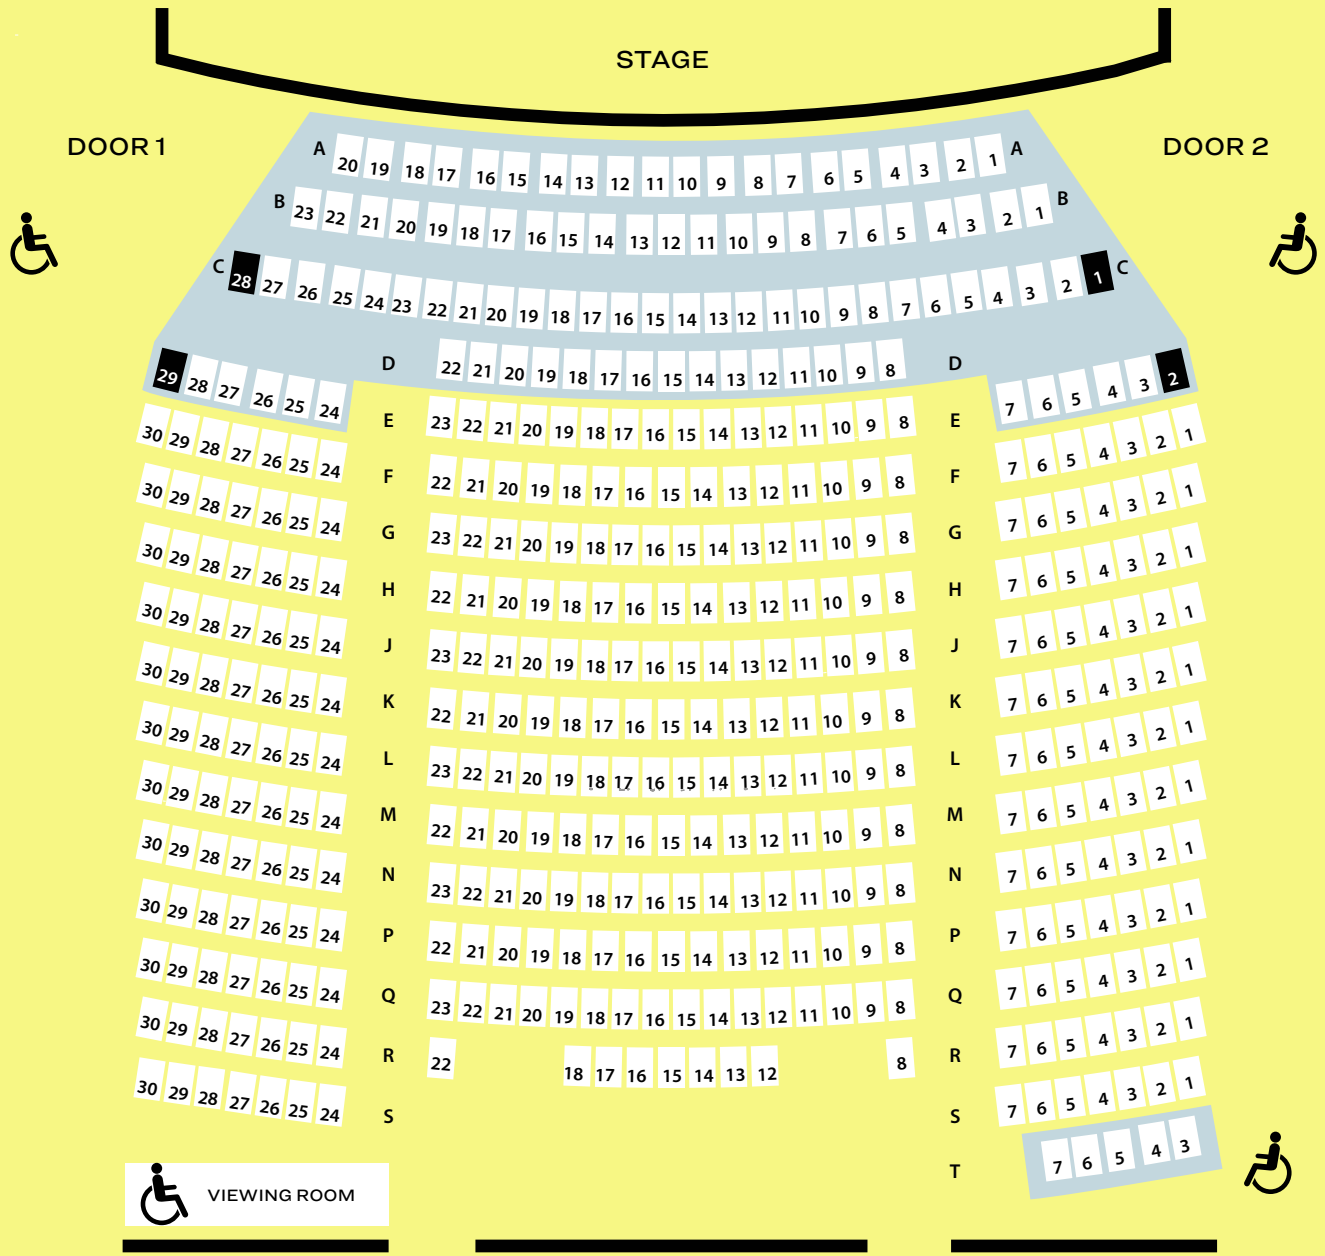

Stalls

STEP-FREE AREA
 WHEELCHAIR SPACE

VIEWING ROOM

DOOR 3

DOOR 4

Dress Circle